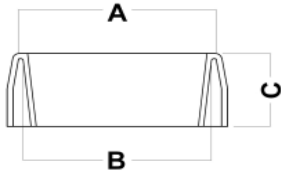

Precision Products Enterprises Ltd

Your Reliable Partner

Rubber Seals (Connector Seals)

Updated: Aug 2015

Picture	Drawing	Part #	Dimensions			Material
			A (Hole Saw Size)	B (Pipe Size)	C	
Master Seals						
		XPS 680	45mm	25mm	20mm	NBR
		XPS 670	51mm	32mm	20mm	NBR
		XPS 660	65mm	50mm	20mm	NBR
		XPS 650	76mm	65mm	20mm	NBR
		XPS 640	89mm	80mm	20mm	NBR
		XPS 630	98mm	90mm	20mm	NBR
		XPS 620	121mm	100mm	20mm	NBR
		XPS 610	168mm	150mm	20mm	NBR
Star Seals						
		RSR C40	4"	3"	6mm	NBR
		RSR C20	5"	4"	10mm	NBR
		RSR C30	5"	4"	5mm	NBR
		RIR 310	5"	4"	4mm	NBR
		RSR C10	7"	6"	10mm	NBR
Rubber Seals (Connector Seals)						
		XRS 510	5"	4"	15mm	NBR
		XRS 520	5"	4"	26mm	NBR
		RRG 710	5"	4"	13mm	NBR
		RRG 720	5"	4"	38mm	NBR
		XES 310	5"	4"	16mm	NBR

Envelope Seals

RRE 320

2-1/2"

2"

24mm

NBR

RRE 330

3-1/2"

3"

34mm

NBR

RRE 340

4-1/2"

4"

38mm

NBR